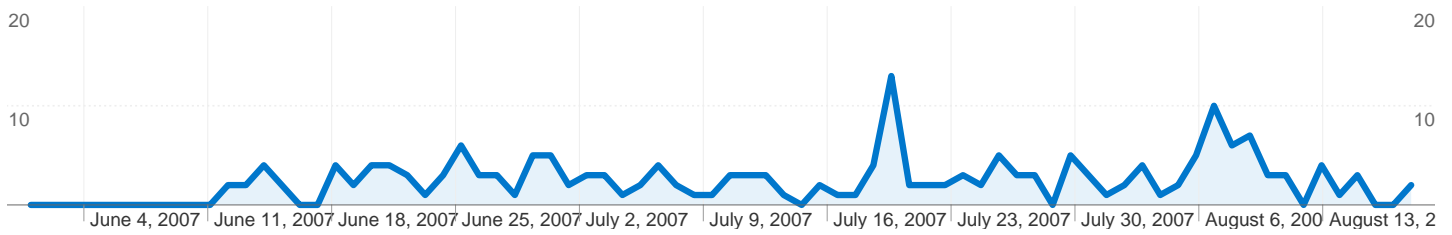

Absolute Unique Visitors

Jun 1, 2007 - Aug 17, 2007

188 Absolute Unique Visitors

2 Visitors / Day

Friday, June 1, 2007	0.00% (0)
Saturday, June 2, 2007	0.00% (0)
Sunday, June 3, 2007	0.00% (0)
Monday, June 4, 2007	0.00% (0)
Tuesday, June 5, 2007	0.00% (0)
Wednesday, June 6, 2007	0.00% (0)
Thursday, June 7, 2007	0.00% (0)
Friday, June 8, 2007	0.00% (0)
Saturday, June 9, 2007	0.00% (0)
Sunday, June 10, 2007	0.00% (0)
Monday, June 11, 2007	0.00% (0)
Tuesday, June 12, 2007	1.06% (2)
Wednesday, June 13, 2007	1.06% (2)
Thursday, June 14, 2007	2.13% (4)
Friday, June 15, 2007	1.06% (2)
Saturday, June 16, 2007	0.00% (0)
Sunday, June 17, 2007	0.00% (0)
Monday, June 18, 2007	2.13% (4)
Tuesday, June 19, 2007	1.06% (2)
Wednesday, June 20, 2007	2.13% (4)
Thursday, June 21, 2007	2.13% (4)
Friday, June 22, 2007	1.60% (3)
Saturday, June 23, 2007	0.53% (1)
Sunday, June 24, 2007	1.60% (3)
Monday, June 25, 2007	3.19% (6)
Tuesday, June 26, 2007	1.60% (3)
Wednesday, June 27, 2007	1.60% (3)