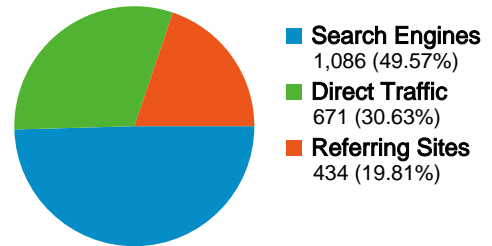

All traffic sources sent a total of 2,191 visits

-  30.63% Direct Traffic
-  19.81% Referring Sites
-  49.57% Search Engines

Top Traffic Sources

Sources	Visits	% visits	Keywords	Visits	% visits
google (organic)	1,083	49.43%	vidovszky	205	18.88%
(direct) ((none))	671	30.63%	vidovszky család	120	11.05%
us.mg1.mail.yahoo.com	58	2.65%	vidovszky márton	21	1.93%
bet.bme.hu (referral)	42	1.92%	perneckzy lászló	17	1.57%
freemail.hu (referral)	34	1.55%	'vidovszky béla'	14	1.29%